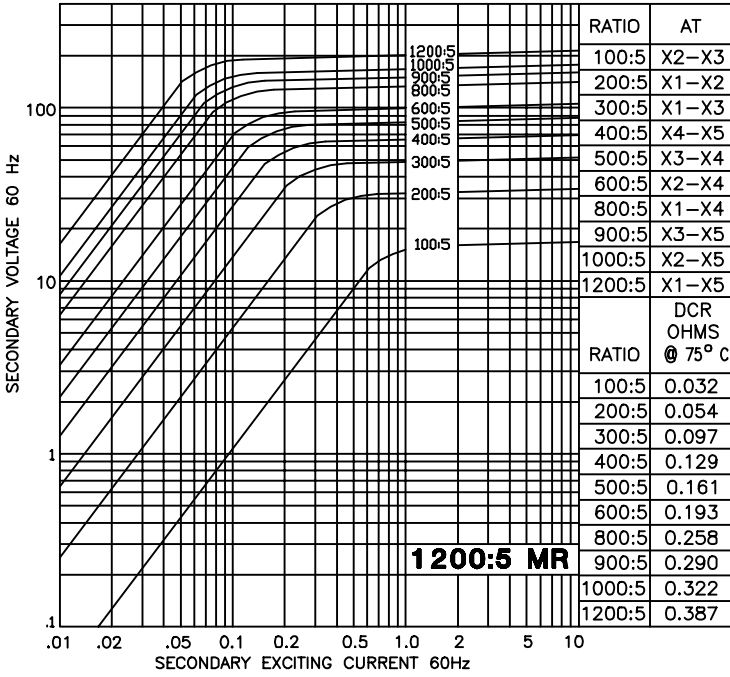

# TYPICAL EXCITATION CURVES - MODEL 781

**MODEL 781 - 122MR - rating C200**

**MODEL 781 - 202MR - rating C200**

**MODEL 781 - 302MR - rating C200**

**MODEL 781 - 402MR - rating C200**