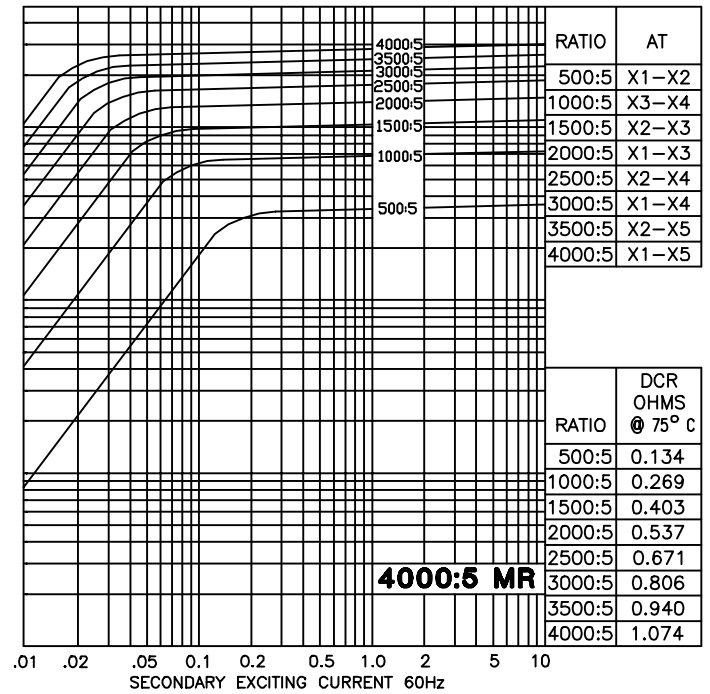

# TYPICAL EXCITATION CURVES - MODEL 781

**MODEL 781 - 122MR - rating C200**

**MODEL 781 - 202MR - rating C200**

**MODEL 781 - 302MR - rating C200**

**MODEL 781 - 402MR - rating C200**