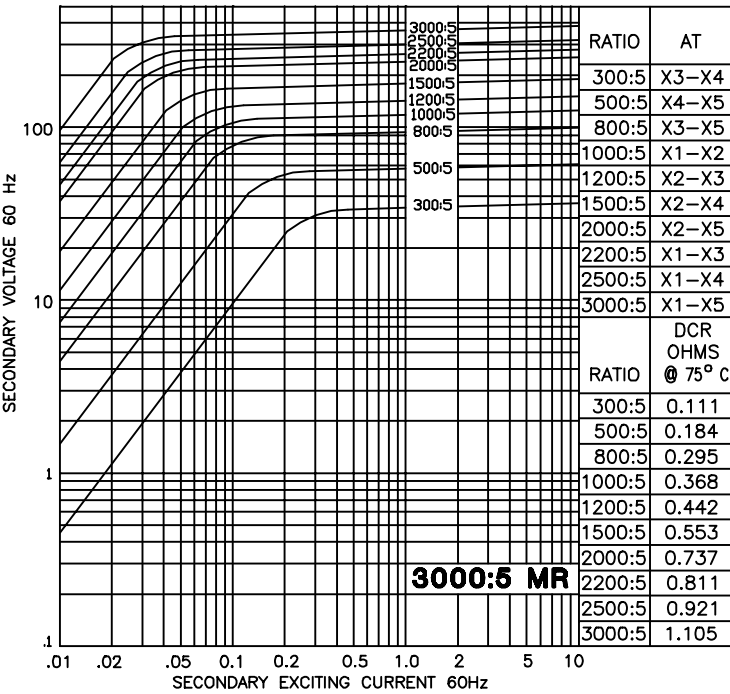

# TYPICAL EXCITATION CURVES - MODEL 781

**MODEL 781 - 122MR - rating C200**

**MODEL 781 - 202MR - rating C200**

**MODEL 781 - 302MR - rating C200**

**MODEL 781 - 402MR - rating C200**