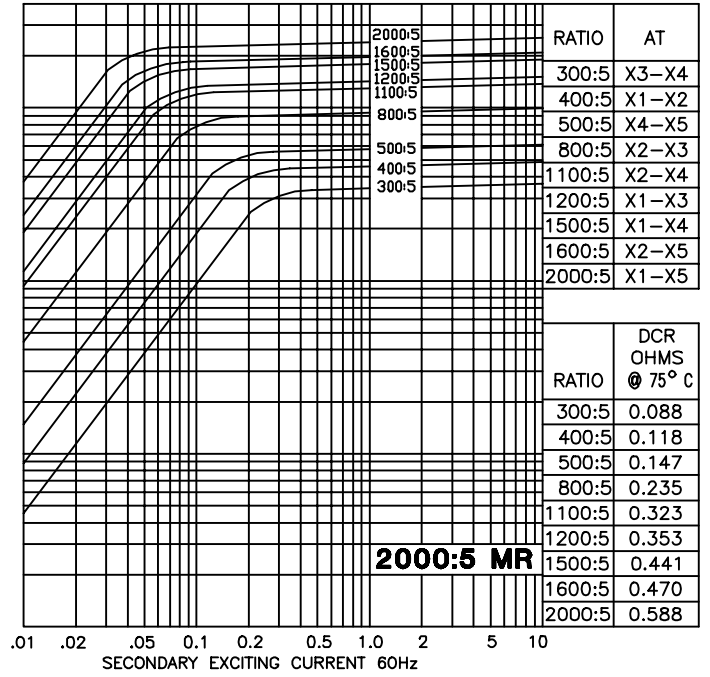

# TYPICAL EXCITATION CURVES - MODEL 781

**MODEL 781 - 122MR - rating C200**

**MODEL 781 - 202MR - rating C200**

**MODEL 781 - 302MR - rating C200**

**MODEL 781 - 402MR - rating C200**